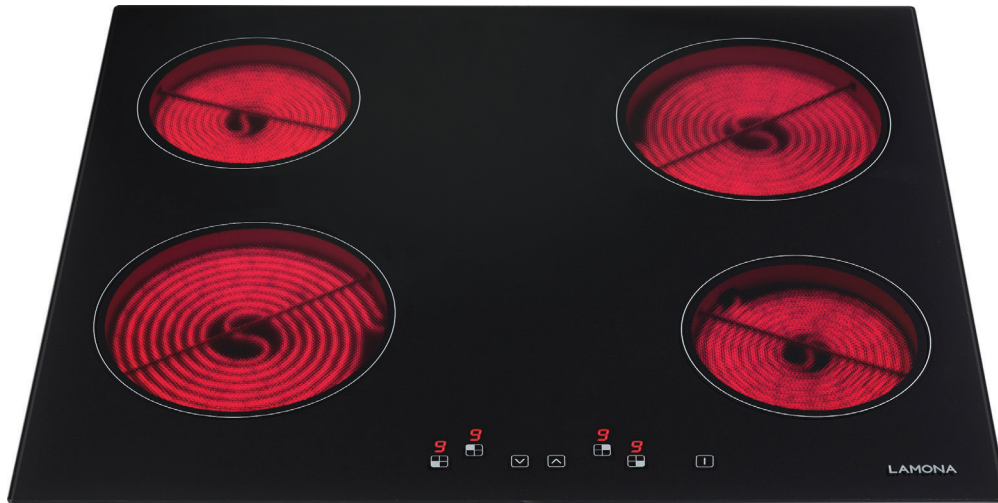

# LAM1746 Lamona touch control ceramic hob

Hob Specification			
	Burner type	Burner size	Rating
Front Left	Standard	180mm	1,800 W
Back Left	Standard	140mm	1,200 W
Back Right	Standard	180mm	1,800 W
Front Right	Standard	140mm	1,200 W

Technical Information	
Cooking zones	4 Hi-lite cooking zones
Booster	Yes
Timer	No
Hi-lite cooking element	Yes
Residual heat indicator	Yes
Child lock	Childlock Facility
Touch control	Yes
Fast fit clips	Yes
Electrical supply rated voltage @ Frequency	230 V @ 50 Hz
Total input power (watts)	6,000 W
Amperage required	25 A
Mains lead length	1.4 m
Mains lead plug	Requires hard wiring
Accreditation CE	CE Marked
Approval directives	RoHS WEEE DEMKO UL (EU) LVD EMC
Guarantee	3 Year Manufacturer's Guarantee